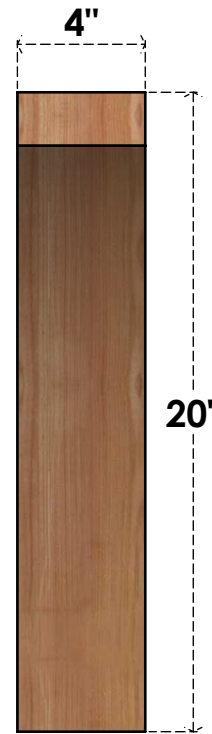

BRC04X20X20THR00RWR

4"W X 20"D X 20"H THORTON ROUGH SAWN BRACE, WESTERN RED CEDAR

SIDE

FRONT

EKENA MILLWORK
 2300 WEST MAIN ST.
 CLARKSVILLE, TX 75426
 TOLL FREE: 866-607-0453
 WWW.EKENAMILLWORK.COM

NOTES

1. INSTALLATION TO BE COMPLETED IN ACCORDANCE WITH MANUFACTURER'S SPECIFICATIONS.
2. DRAWING MAY NOT BE TO SCALE
3. THIS DRAWING IS INTENDED FOR DESIGN AND PLANNING PURPOSES ONLY.
4. ALL INFORMATION CONTAINED HEREIN WAS CURRENT AT THE TIME OF DEVELOPMENT BUT MUST BE REVIEWED AND APPROVED BY THE PRODUCT MANUFACTURER TO BE CONSIDERED ACCURATE.
5. PRODUCTS ARE NOT KILN DRIED. THIS ITEM IS UNIQUE AND WILL CONTAIN THE NATURAL VARIATIONS THAT THE WOOD SPECIES OFFERS. THIS MAY RESULT IN VARIATIONS UP TO 1/4"