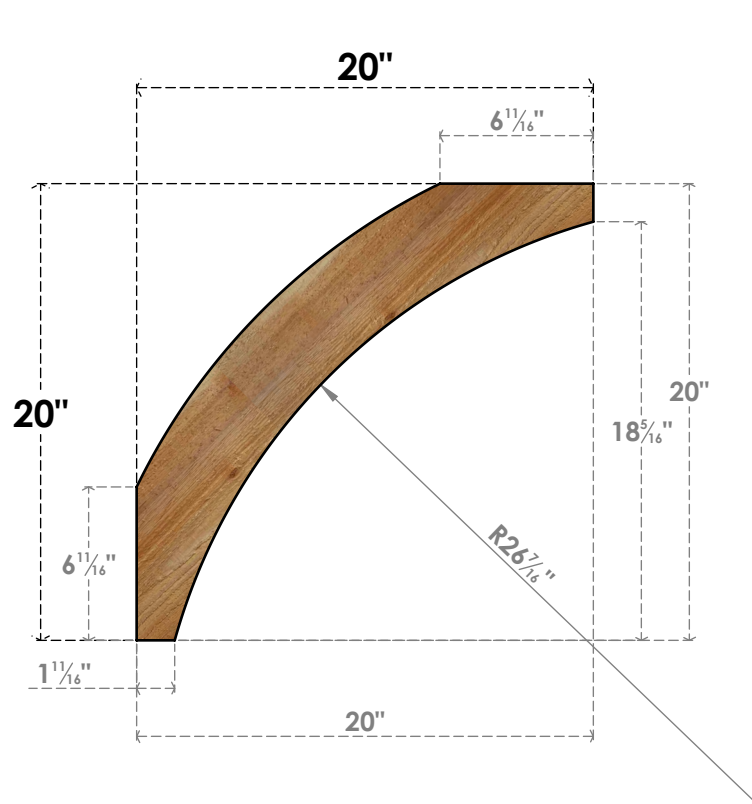

BRC04X20X20THR00RWR

4"W X 20"D X 20"H THORTON ROUGH SAWN BRACE, WESTERN RED CEDAR

SIDE

FRONT

EKENA MILLWORK
 2300 WEST MAIN ST.
 CLARKSVILLE, TX 75426
 TOLL FREE: 866-607-0453
 WWW.EKENAMILLWORK.COM

NOTES

1. INSTALLATION TO BE COMPLETED IN ACCORDANCE WITH MANUFACTURER'S SPECIFICATIONS.
2. DRAWING MAY NOT BE TO SCALE
3. THIS DRAWING IS INTENDED FOR DESIGN AND PLANNING PURPOSES ONLY.
4. ALL INFORMATION CONTAINED HEREIN WAS CURRENT AT THE TIME OF DEVELOPMENT BUT MUST BE REVIEWED AND APPROVED BY THE PRODUCT MANUFACTURER TO BE CONSIDERED ACCURATE.
5. PRODUCTS ARE NOT KILN DRIED. THIS ITEM IS UNIQUE AND WILL CONTAIN THE NATURAL VARIATIONS THAT THE WOOD SPECIES OFFERS. THIS MAY RESULT IN VARIATIONS UP TO 1/4"